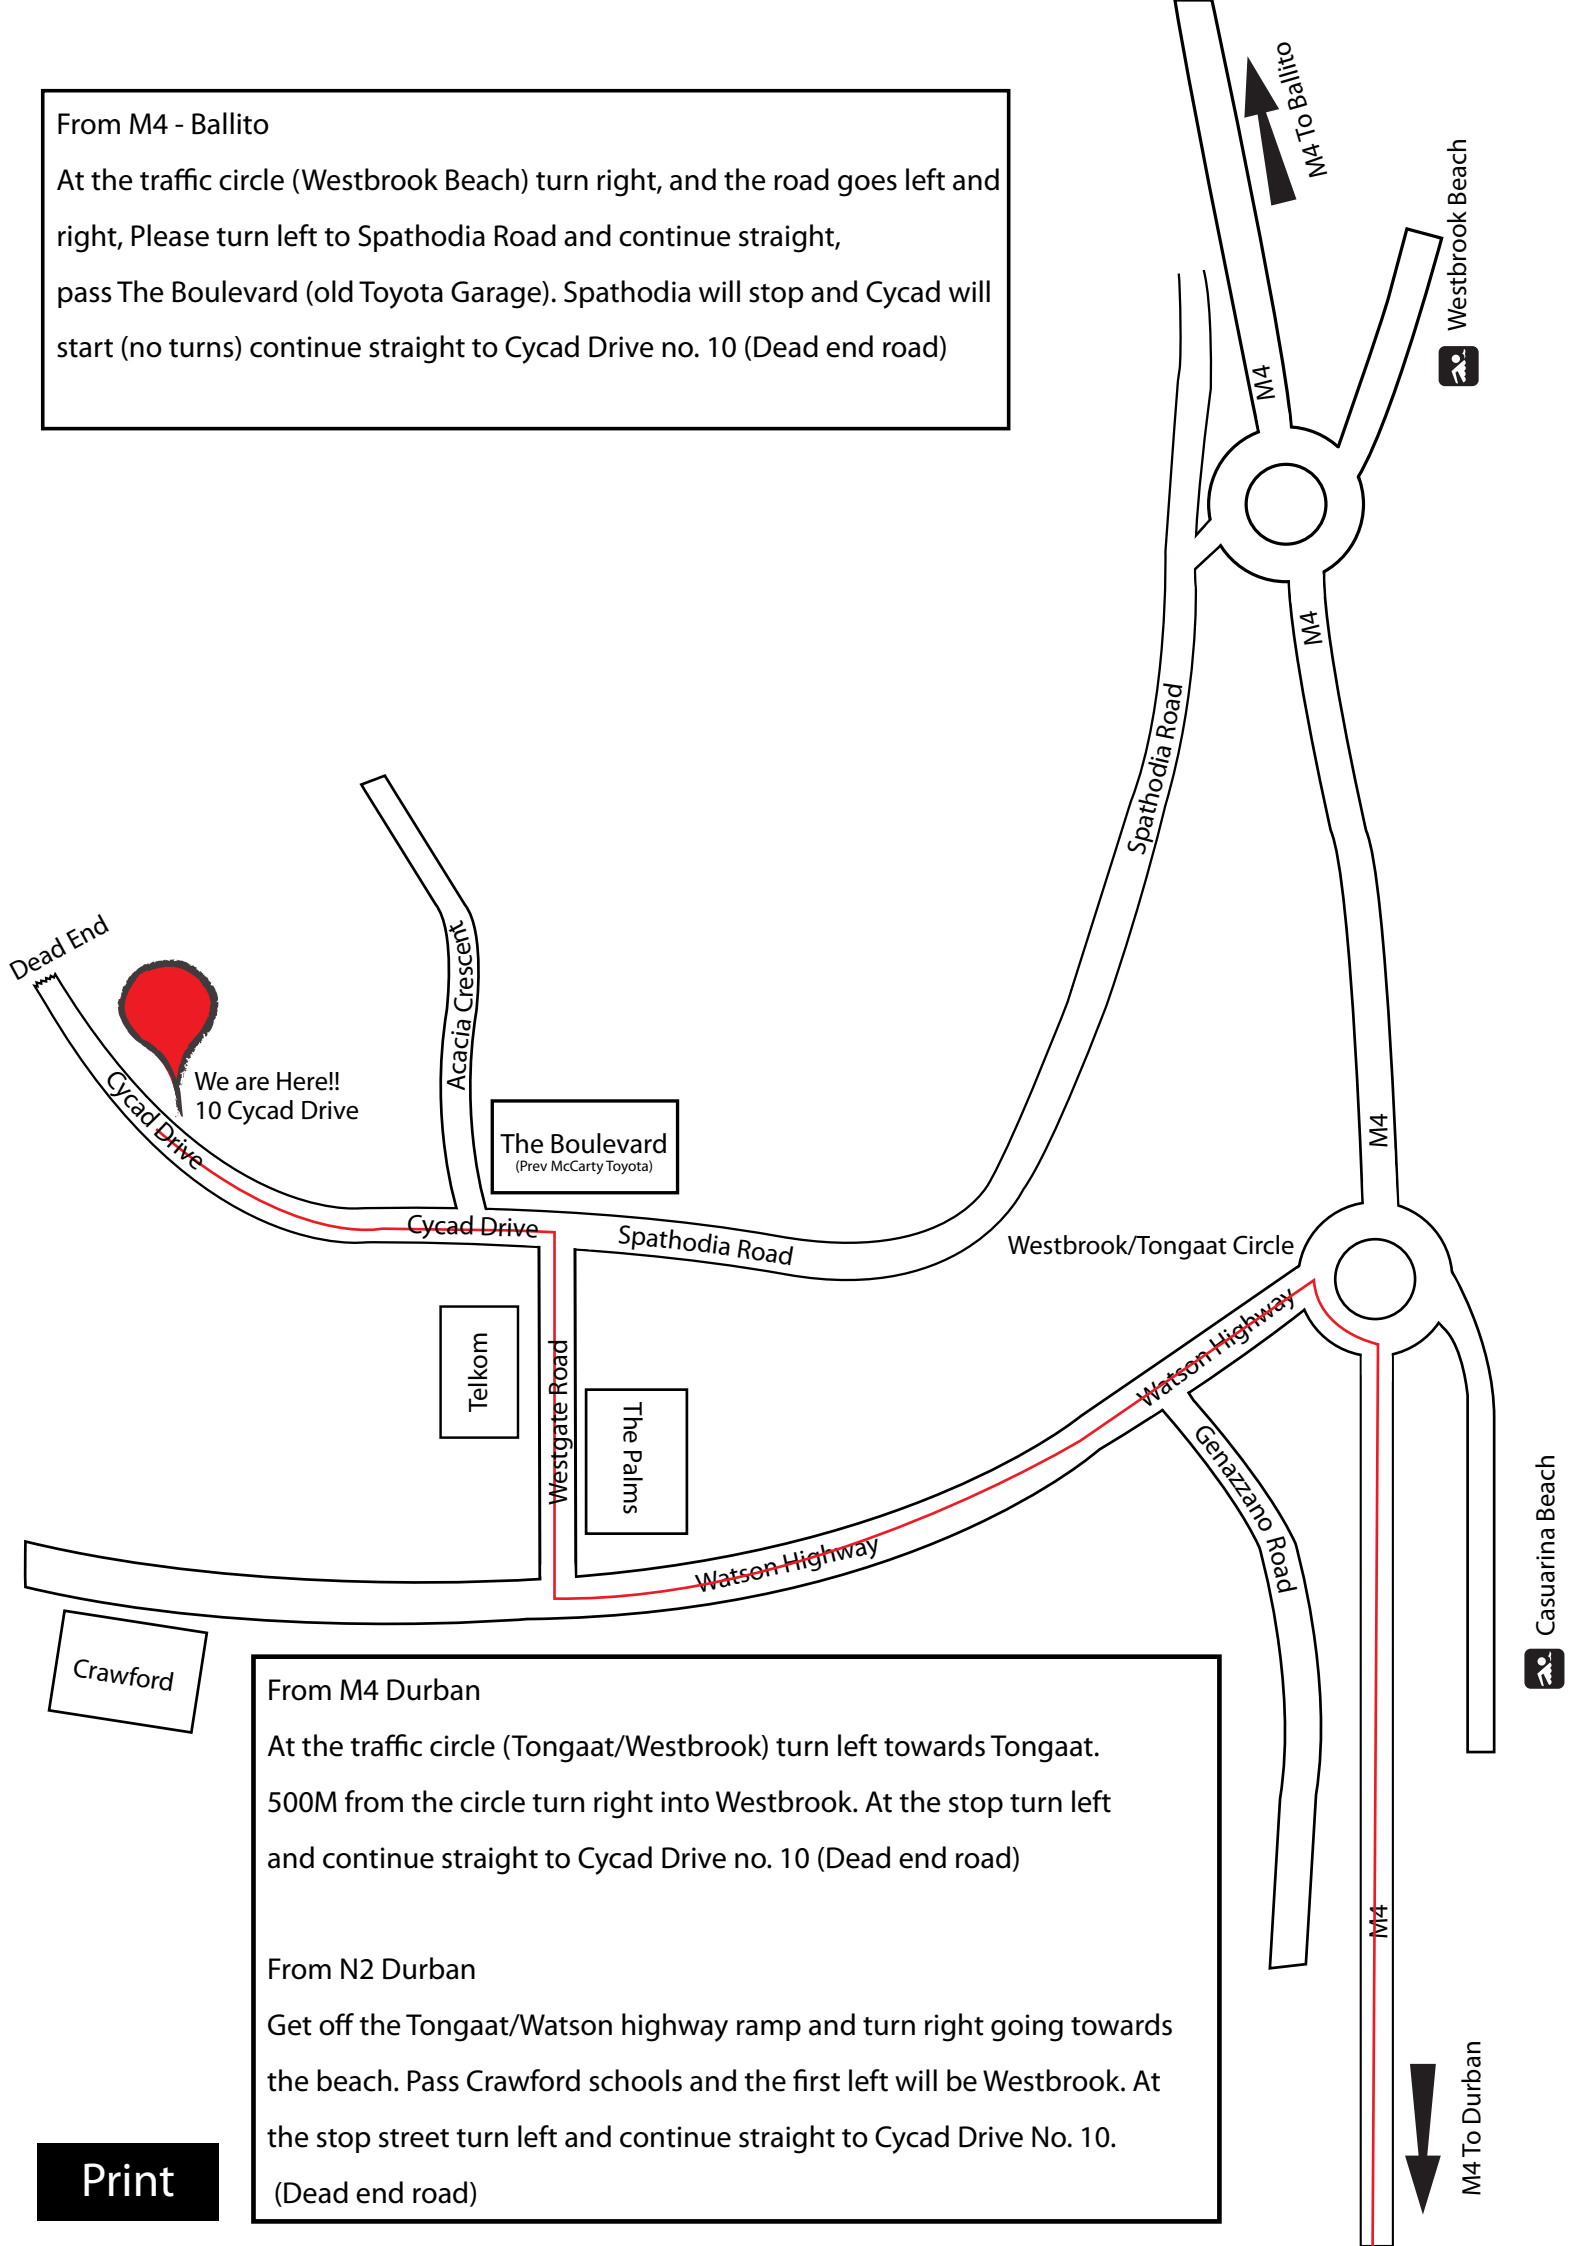

From M4 - Ballito

At the traffic circle (Westbrook Beach) turn right, and the road goes left and right, Please turn left to Spathodia Road and continue straight, pass The Boulevard (old Toyota Garage). Spathodia will stop and Cycad will start (no turns) continue straight to Cycad Drive no. 10 (Dead end road)

From M4 Durban

At the traffic circle (Tongaat/Westbrook) turn left towards Tongaat. 500M from the circle turn right into Westgate. At the stop turn left and continue straight to Cycad Drive no. 10 (Dead end road)

From N2 Durban

Get off the Tongaat/Watson highway ramp and turn right going towards the beach. Pass Crawford schools and the first left will be Westgate. At the stop street turn left and continue straight to Cycad Drive No. 10. (Dead end road)